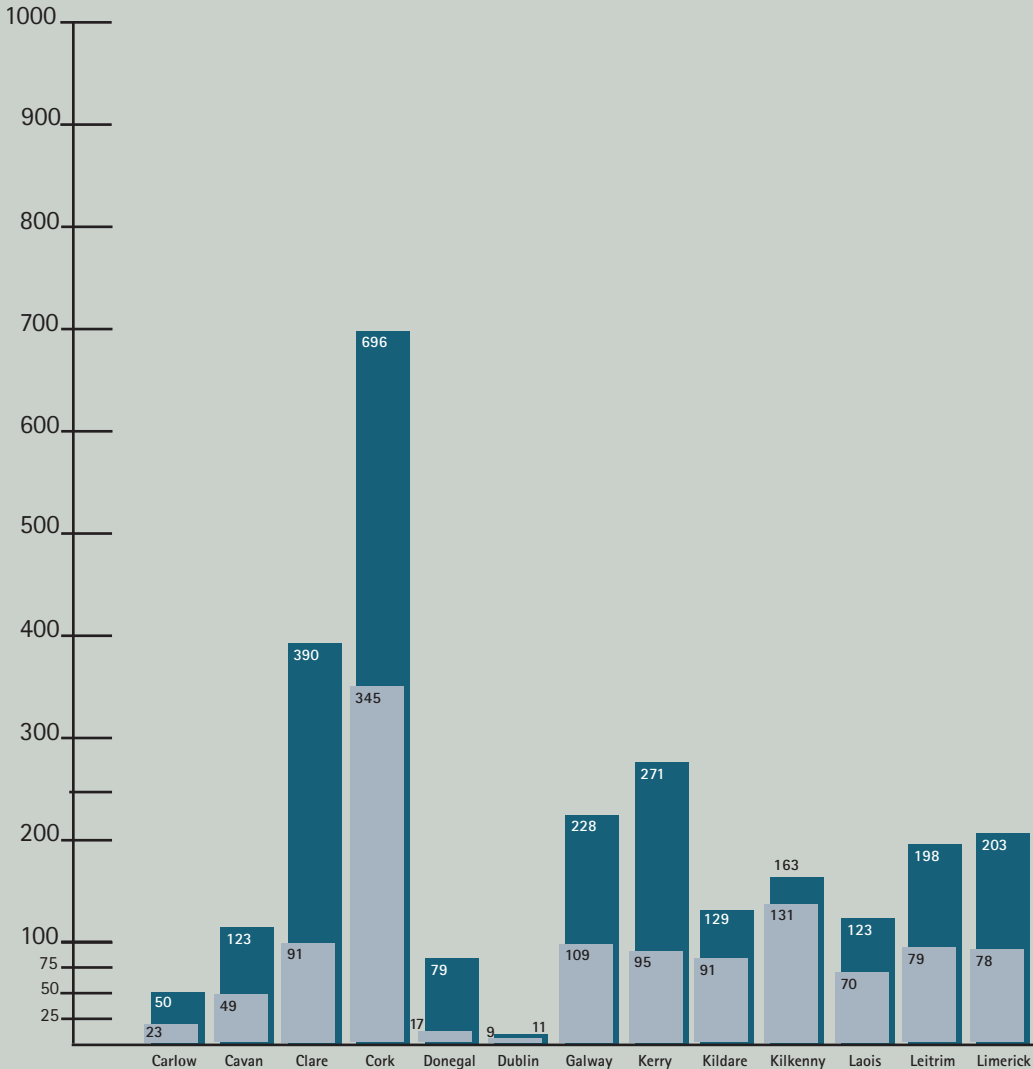

2012 ANNUAL PLANTING OF BROADLEAVES AND CONIFERS BY COUNTY (HA)

Afforestation: Area planted (ha) and percent conifers and broadleaves 2003 – 2010

	2003	%	2004	%	2005	%	2006	%	2007	%
Conifers	7022	77	6939	71	7094	70	5509	69	4765	69
Broadleaves	2075	23	2800	29	3002	30	2527	31	2182	31

	2008	%	2009	%	2010	%	2011	%	2012	%
Conifers	4022	64	4175	63	5165	62	4206	63	4,607	69
Broadleaves	2227	36	2473	37	3149	38	2447	37	2,045	31

Source: Forest Service (2013)