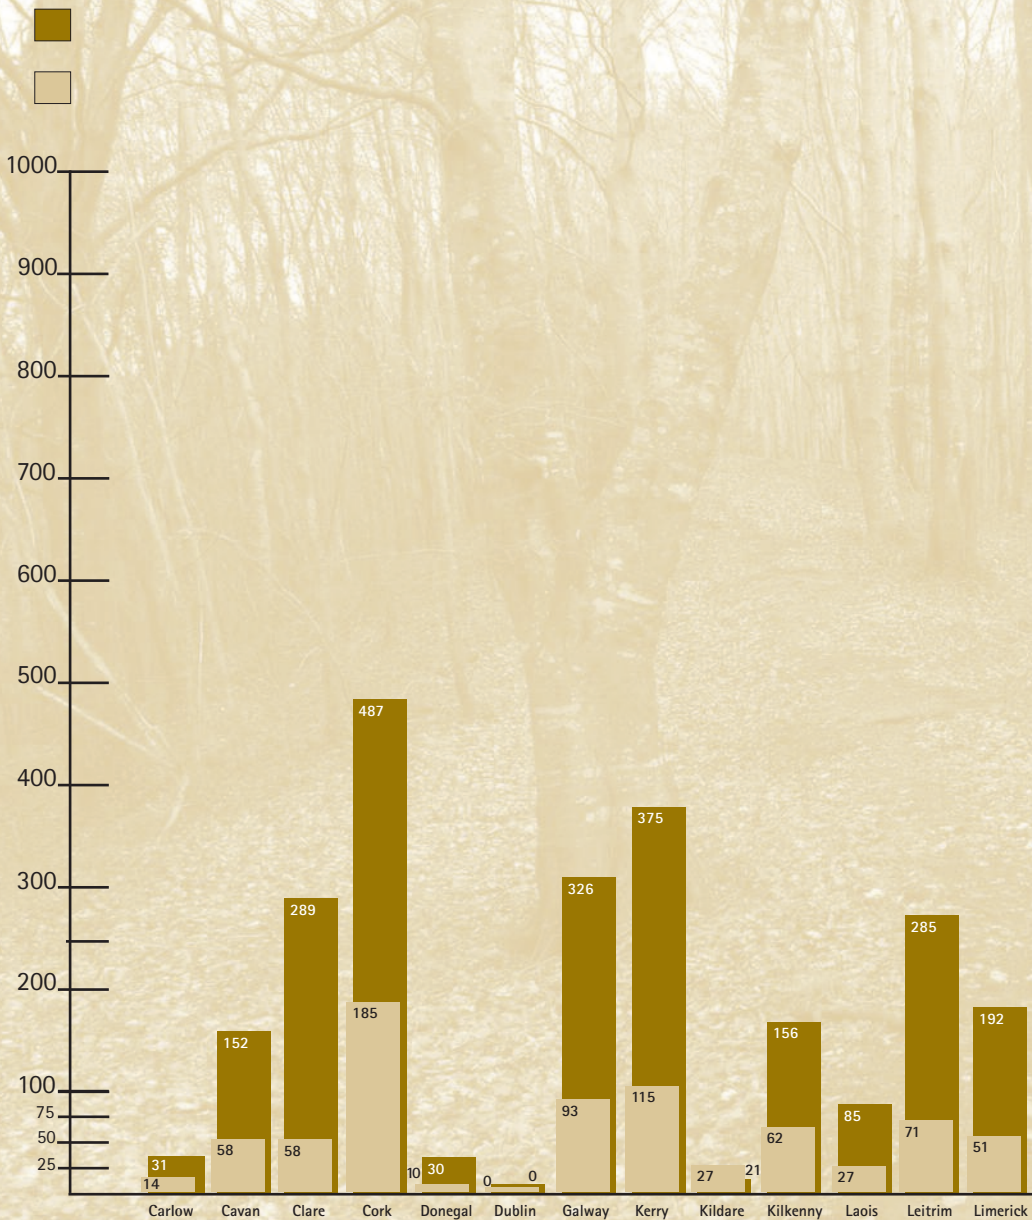

2013 ANNUAL PLANTING OF BROADLEAVES AND CONIFERS BY COUNTY (HA)

Afforestation: Area planted (ha) and percent conifers and broadleaves 2003 – 2013

	2003	%	2004	%	2005	%	2006	%	2007	%
Conifers	7022	77	6939	71	7094	70	5509	69	4765	69
Broadleaves	2075	23	2800	29	3002	30	2527	31	2182	31
	2008	%	2009	%	2010	%	2011	%	2012	%
Conifers	4022	64	4175	63	5165	62	4206	63	4,607	69
Broadleaves	2227	36	2473	37	3149	38	2447	37	2,045	31
	2013	%								
Conifers	4760	76								
Broadleaves	1492	24								

Source: Forest Service (2014)