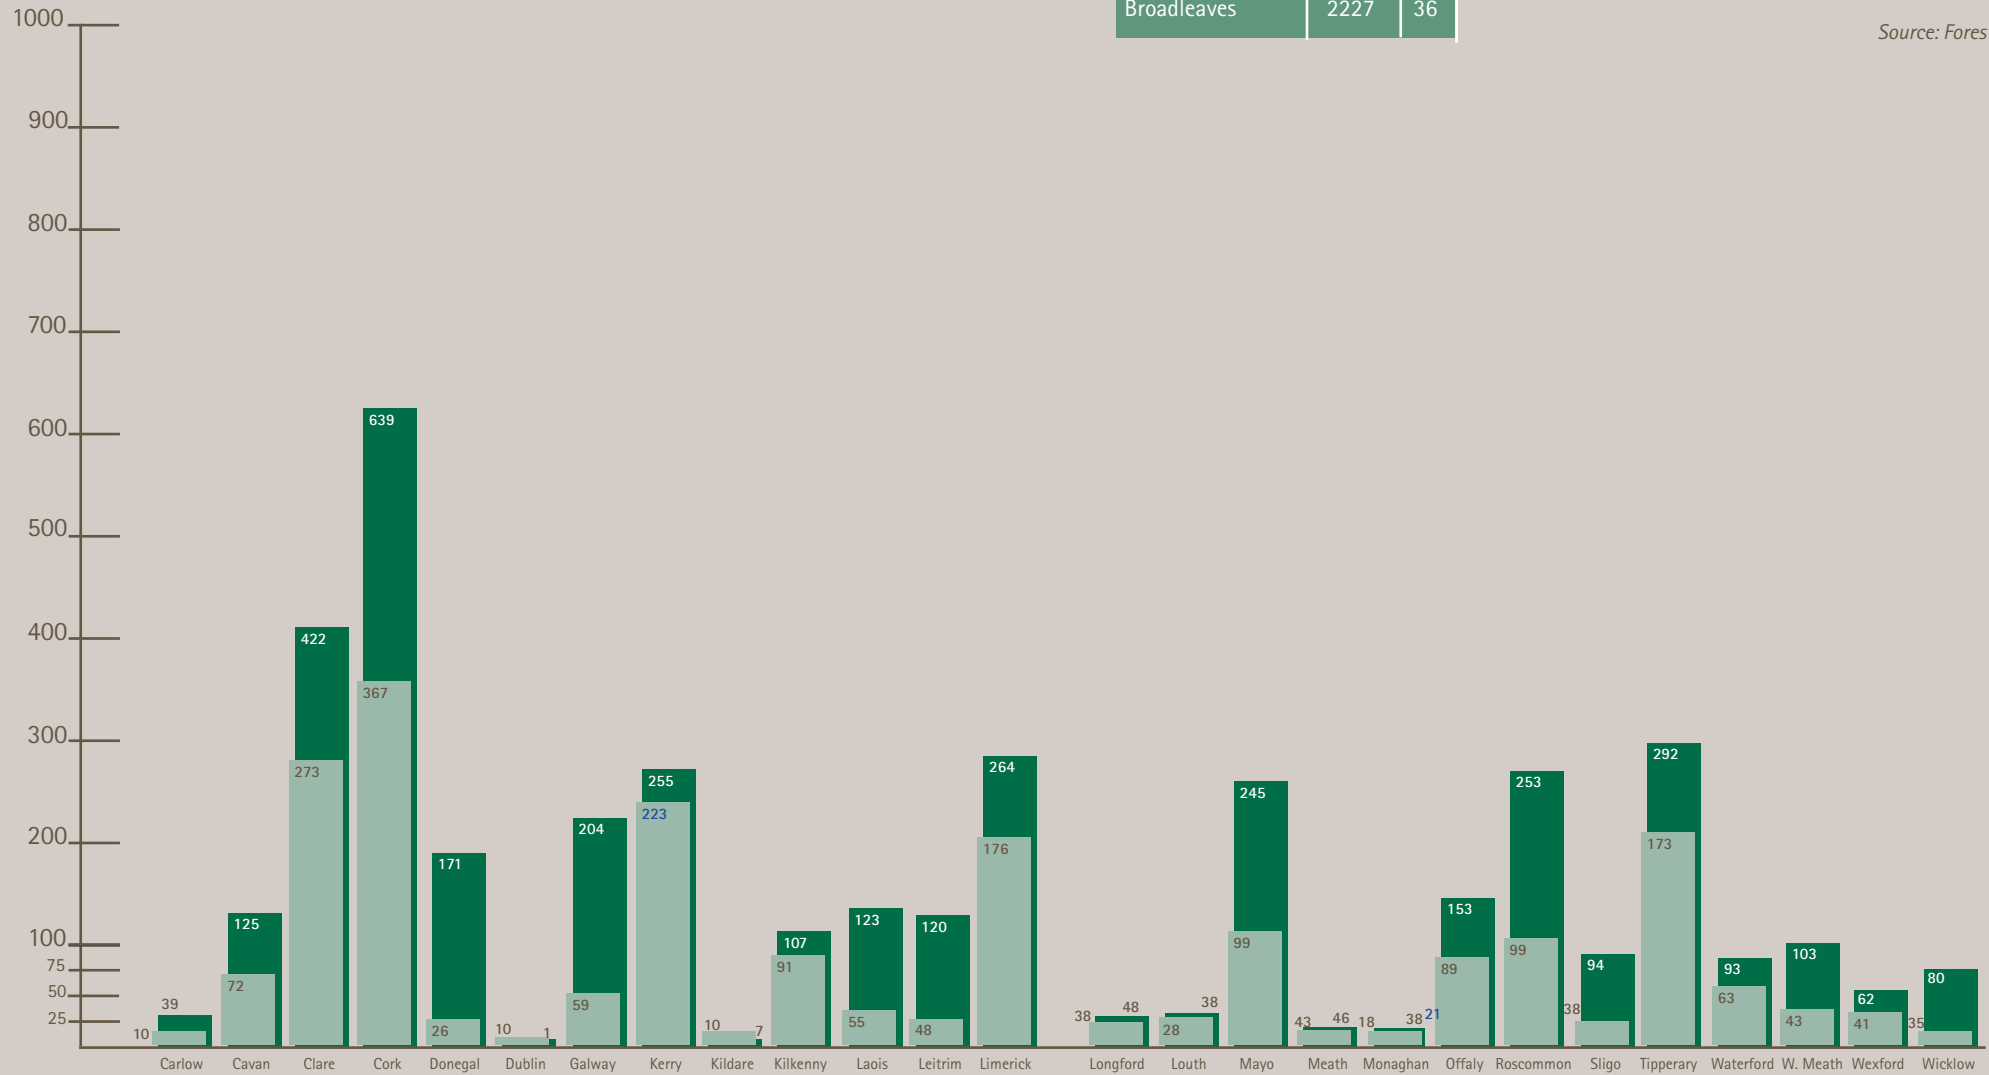

2008 ANNUAL PLANTING OF BROADLEAVES AND CONIFERS BY COUNTY (hectares)

Afforestation: Area planted (ha) and percent conifers and broadleaves 2003 - 2008										
	2003	%	2004	%	2005	%	2006	%	2007	%
Conifers	7022	77	6939	71	7094	70	5509	69	4765	69
Broadleaves	2075	23	2800	29	3002	30	2527	31	2182	31
<hr/>										
	2008	%	2004	%	2005	%	2006	%	2007	%
Conifers	4022	64								
Broadleaves	2227	36								

Source: Forest Service (2009)