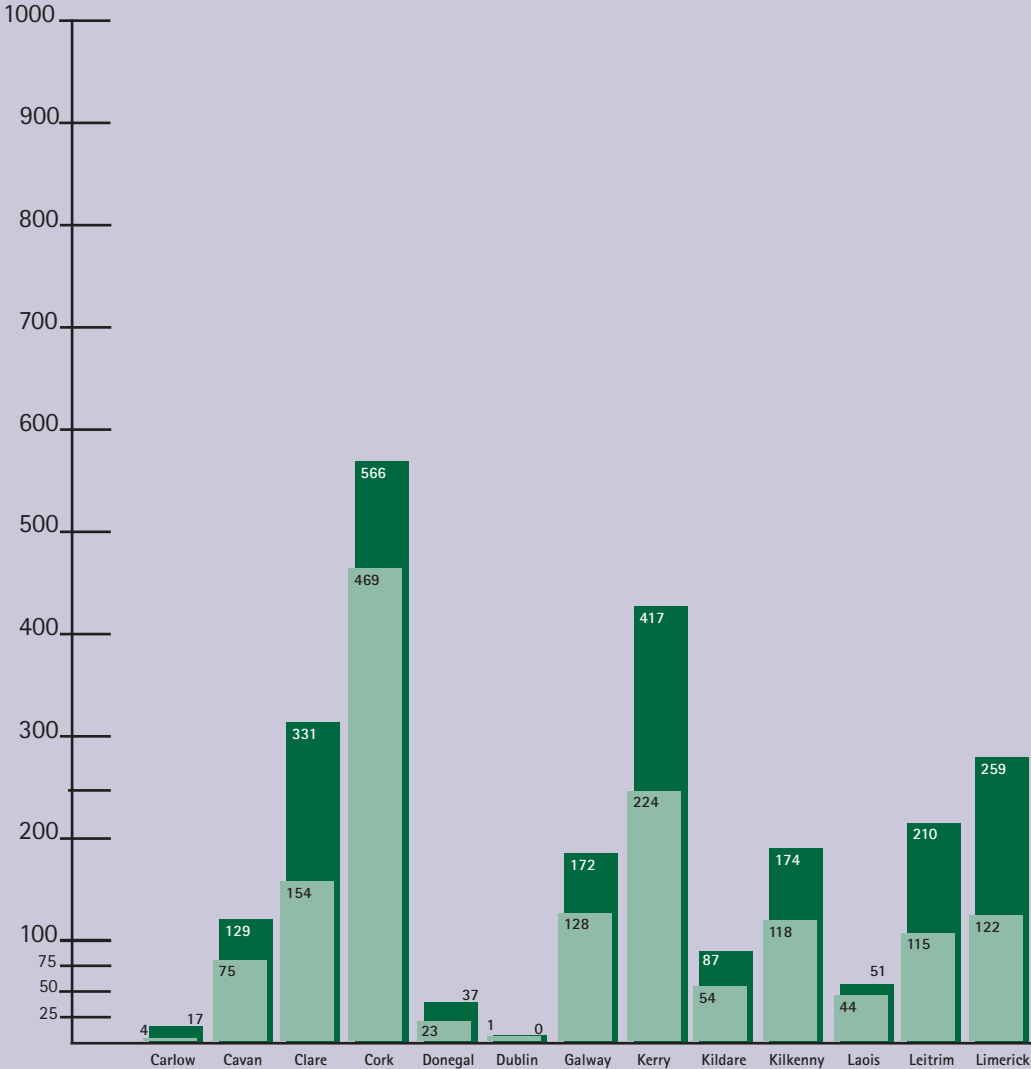

2011 ANNUAL PLANTING OF BROADLEAVES AND CONIFERS BY COUNTY (HA)

Afforestation: Area planted (ha) and percent conifers and broadleaves 2003 – 2010

	2003	%	2004	%	2005	%	2006	%	2007	%
Conifers	7022	77	6939	71	7094	70	5509	69	4765	69
Broadleaves	2075	23	2800	29	3002	30	2527	31	2182	31

	2008	%	2009	%	2010	%	2011	%
Conifers	4022	64	4175	63	5165	62	4206	63
Broadleaves	2227	36	2473	37	3149	38	2447	37

Source: Forest Service (2012)