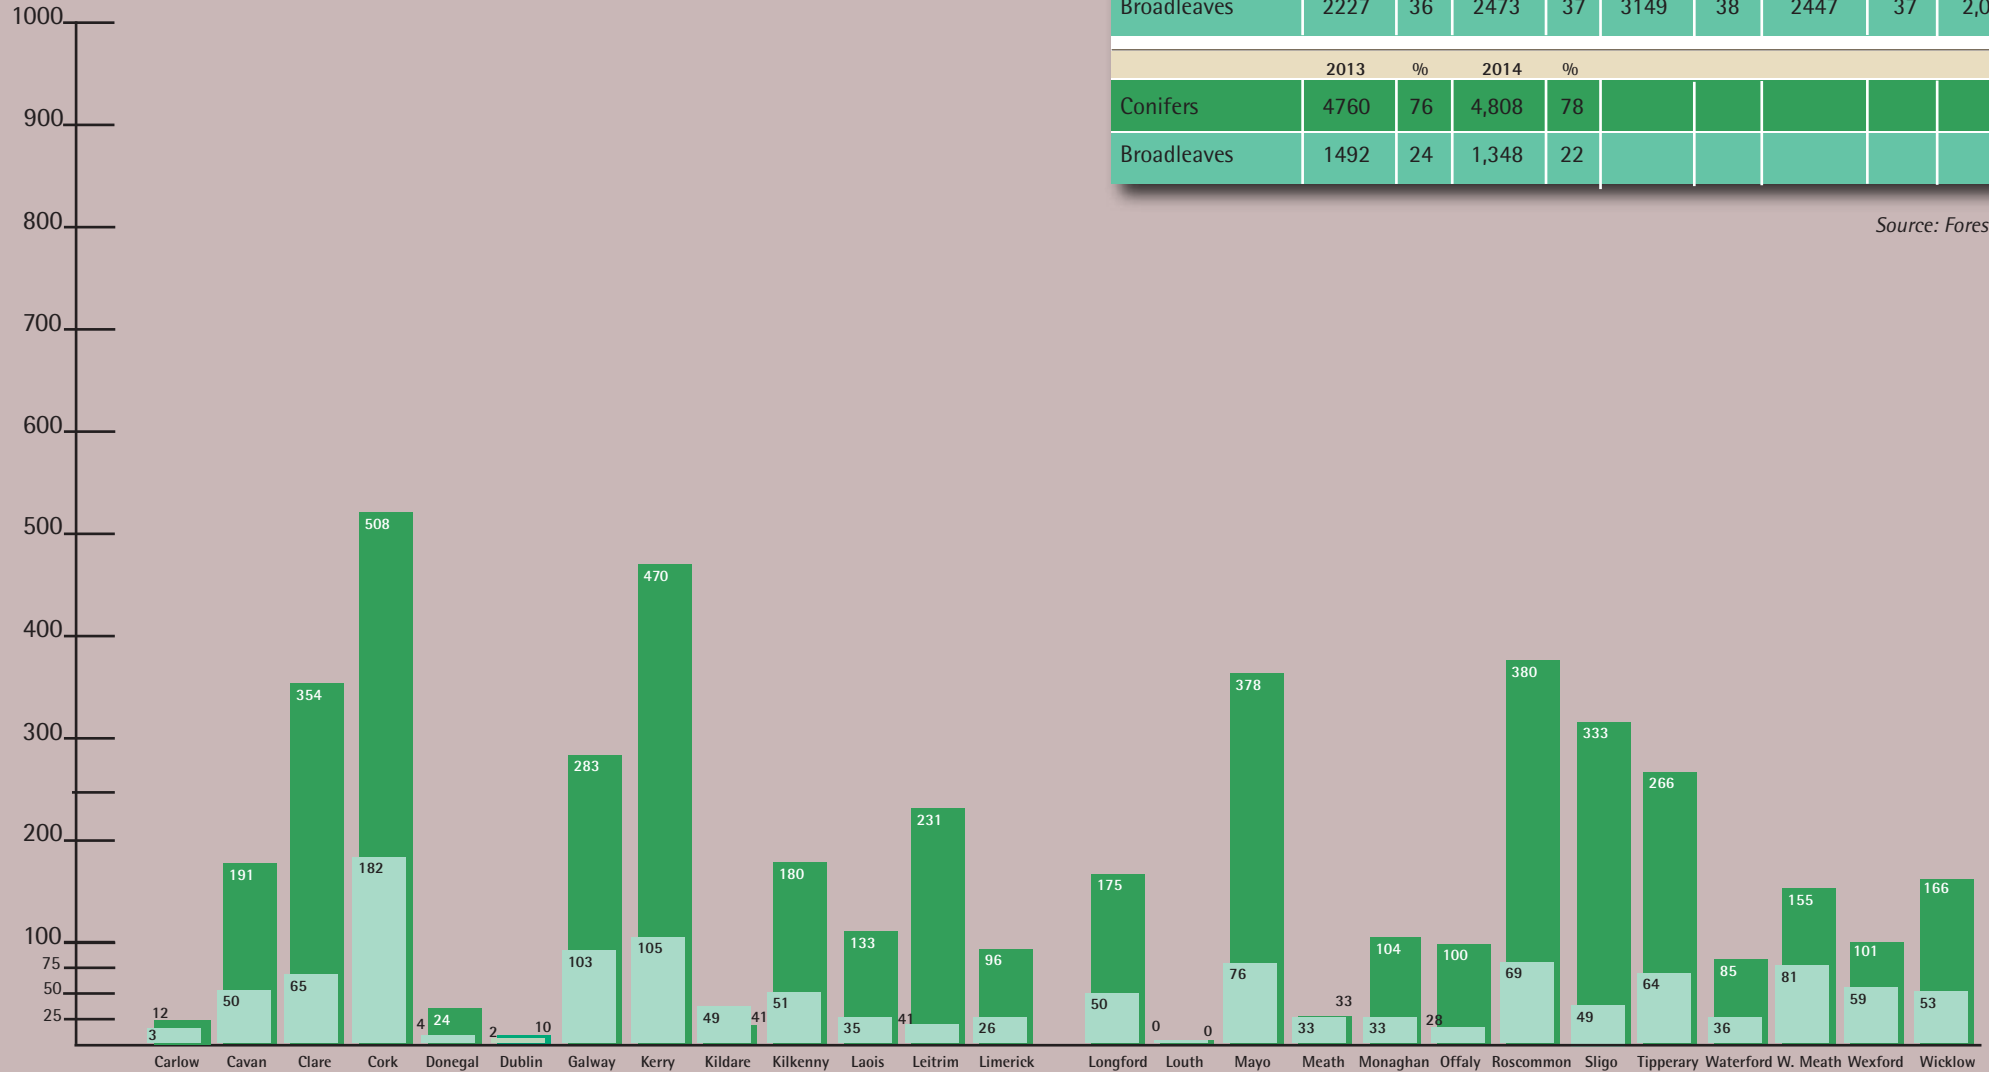

2014 ANNUAL PLANTING OF BROADLEAVES AND CONIFERS BY COUNTY (HA)

Afforestation: Area planted (ha) and percent conifers and broadleaves 2003 - 2014										
	2003	%	2004	%	2005	%	2006	%	2007	%
Conifers	7022	77	6939	71	7094	70	5509	69	4765	69
Broadleaves	2075	23	2800	29	3002	30	2527	31	2182	31
2008										
	2008	%	2009	%	2010	%	2011	%	2012	%
Conifers	4022	64	4175	63	5165	62	4206	63	4,607	69
Broadleaves	2227	36	2473	37	3149	38	2447	37	2,045	31
2013										
	2013	%	2014	%						
Conifers	4760	76	4,808	78						
Broadleaves	1492	24	1,348	22						

Source: Forest Service (2015)