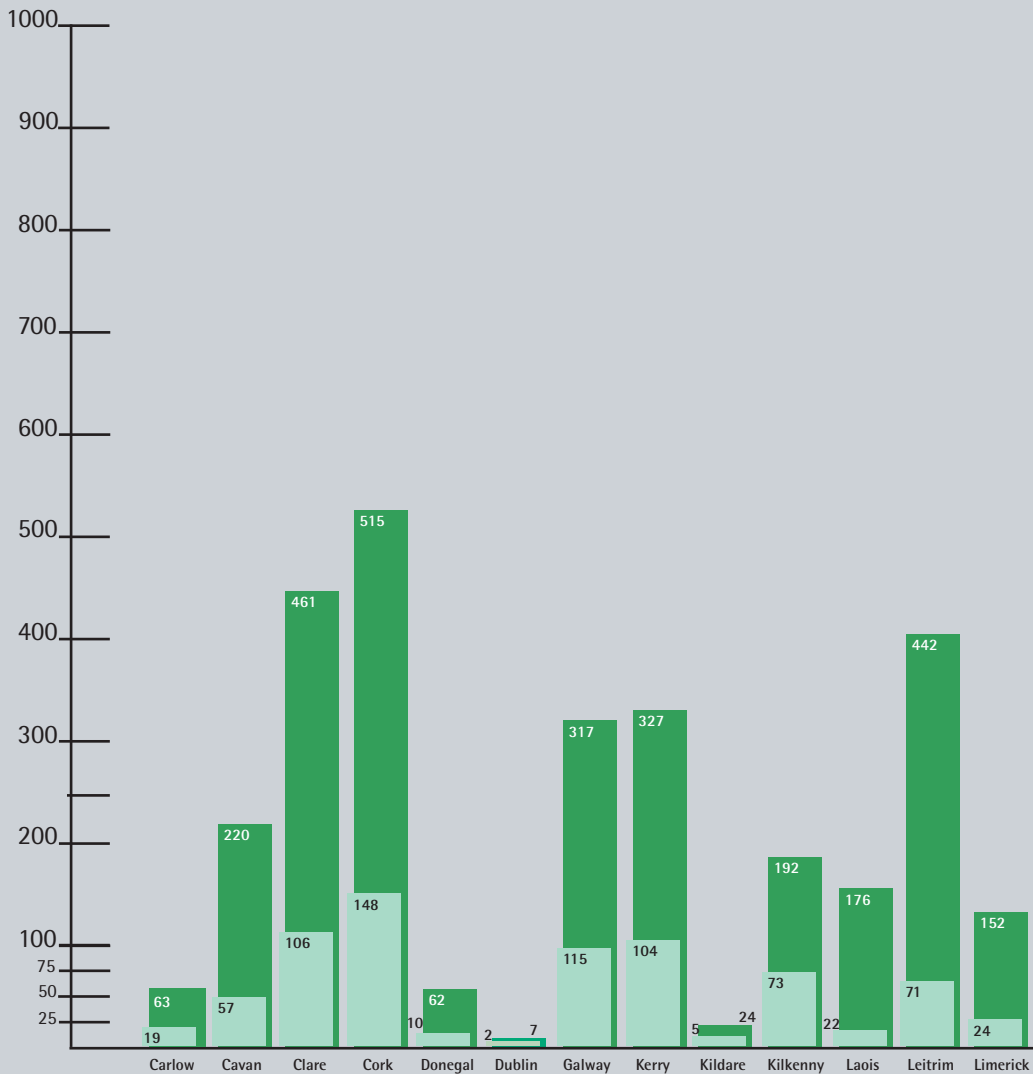

2015 ANNUAL PLANTING OF BROADLEAVES AND CONIFERS BY COUNTY (HA)

Afforestation: Area planted (ha) and percent conifers and broadleaves 2003 - 2015										
	2003	%	2004	%	2005	%	2006	%	2007	%
Conifers	7022	77	6939	71	7094	70	5509	69	4765	69
Broadleaves	2075	23	2800	29	3002	30	2527	31	2182	31
2008										
	2008	%	2009	%	2010	%	2011	%	2012	%
Conifers	4022	64	4175	63	5165	62	4206	63	4,607	69
Broadleaves	2227	36	2473	37	3149	38	2447	37	2,045	31
2013										
	2013	%	2014	%	2015	%				
Conifers	4760	76	4,808	78	5,030	80				
Broadleaves	1492	24	1,348	22	1,263	20				

Source: Forest Service (2016)