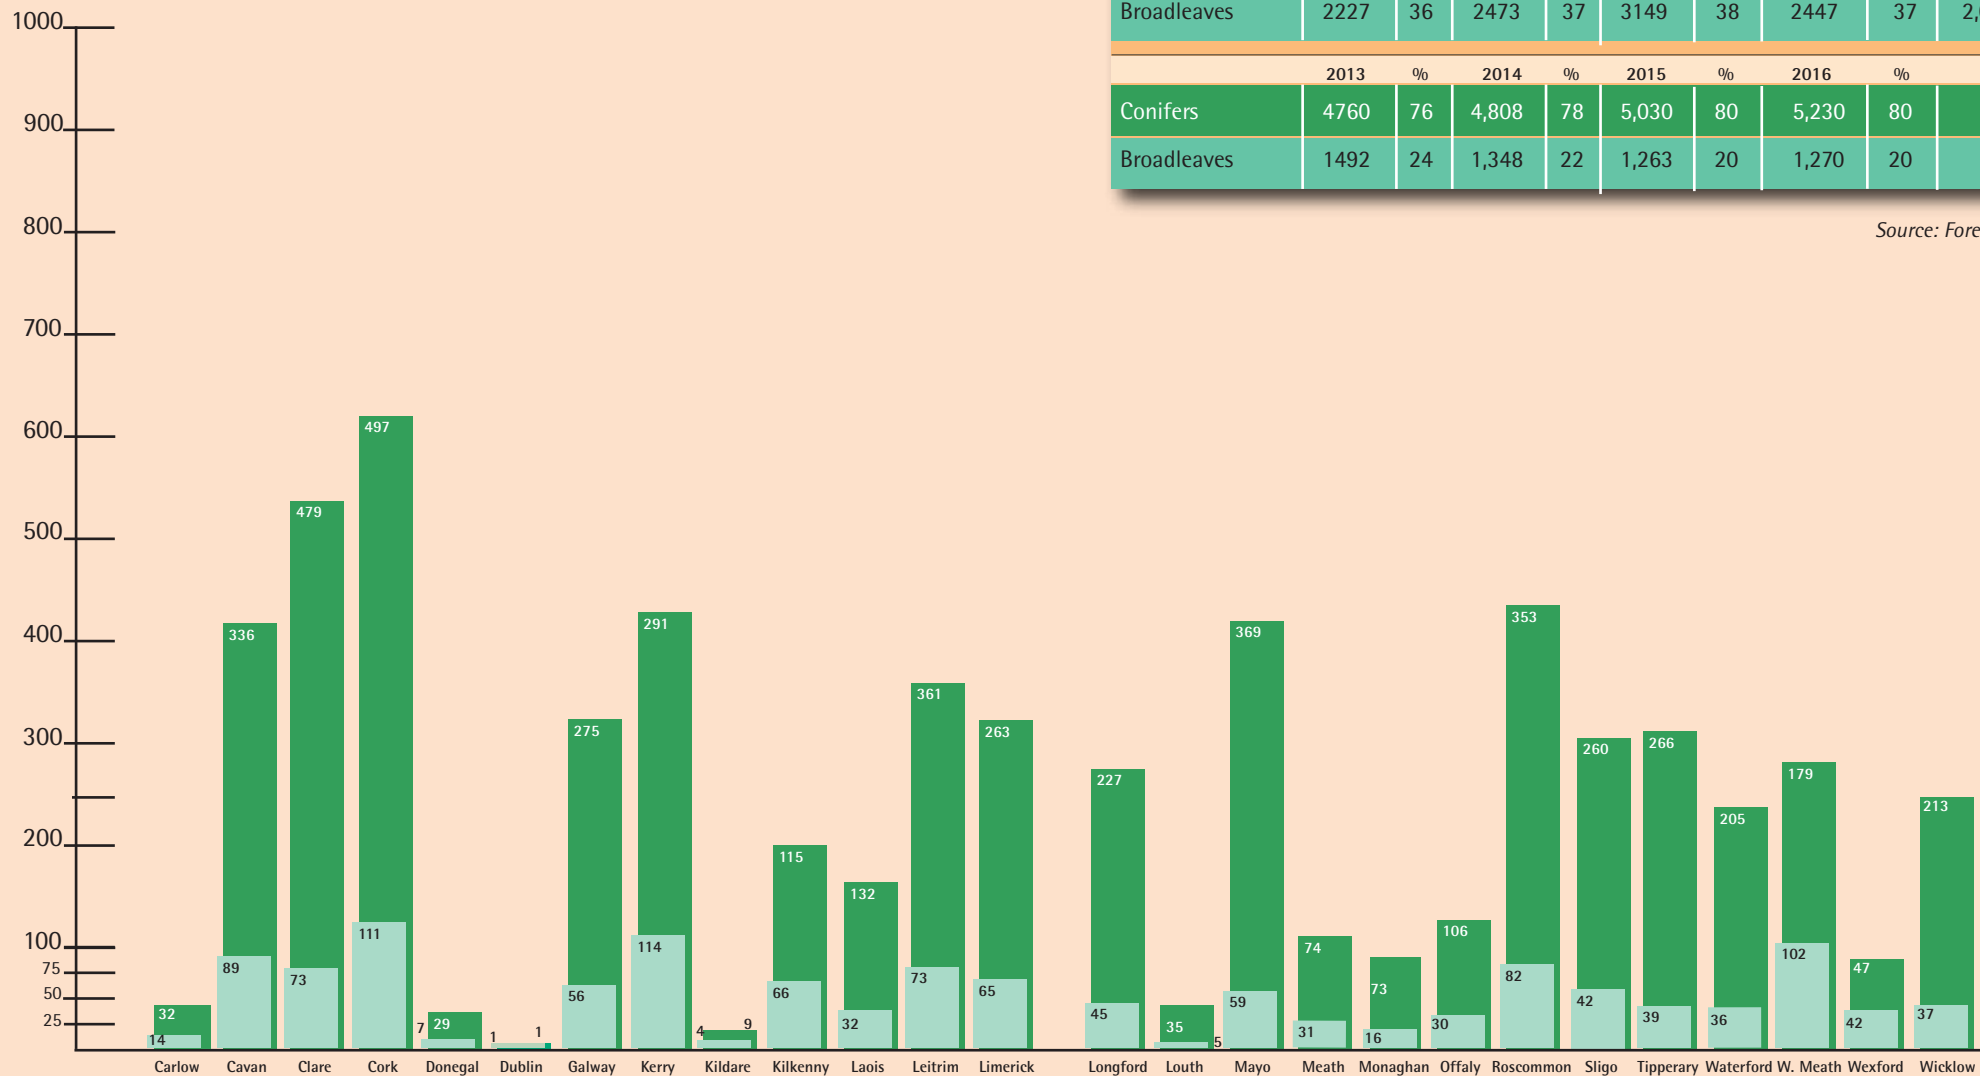

2016 ANNUAL PLANTING OF BROADLEAVES AND CONIFERS BY COUNTY (HA)

Afforestation: Area planted (ha) and percent conifers and broadleaves 2003 - 2015										
	2003	%	2004	%	2005	%	2006	%	2007	%
Conifers	7022	77	6939	71	7094	70	5509	69	4765	69
Broadleaves	2075	23	2800	29	3002	30	2527	31	2182	31
2008										
	2008	%	2009	%	2010	%	2011	%	2012	%
Conifers	4022	64	4175	63	5165	62	4206	63	4,607	69
Broadleaves	2227	36	2473	37	3149	38	2447	37	2,045	31
2013										
	2013	%	2014	%	2015	%	2016	%		%
Conifers	4760	76	4,808	78	5,030	80	5,230	80		
Broadleaves	1492	24	1,348	22	1,263	20	1,270	20		

Source: Forest Service (2017)