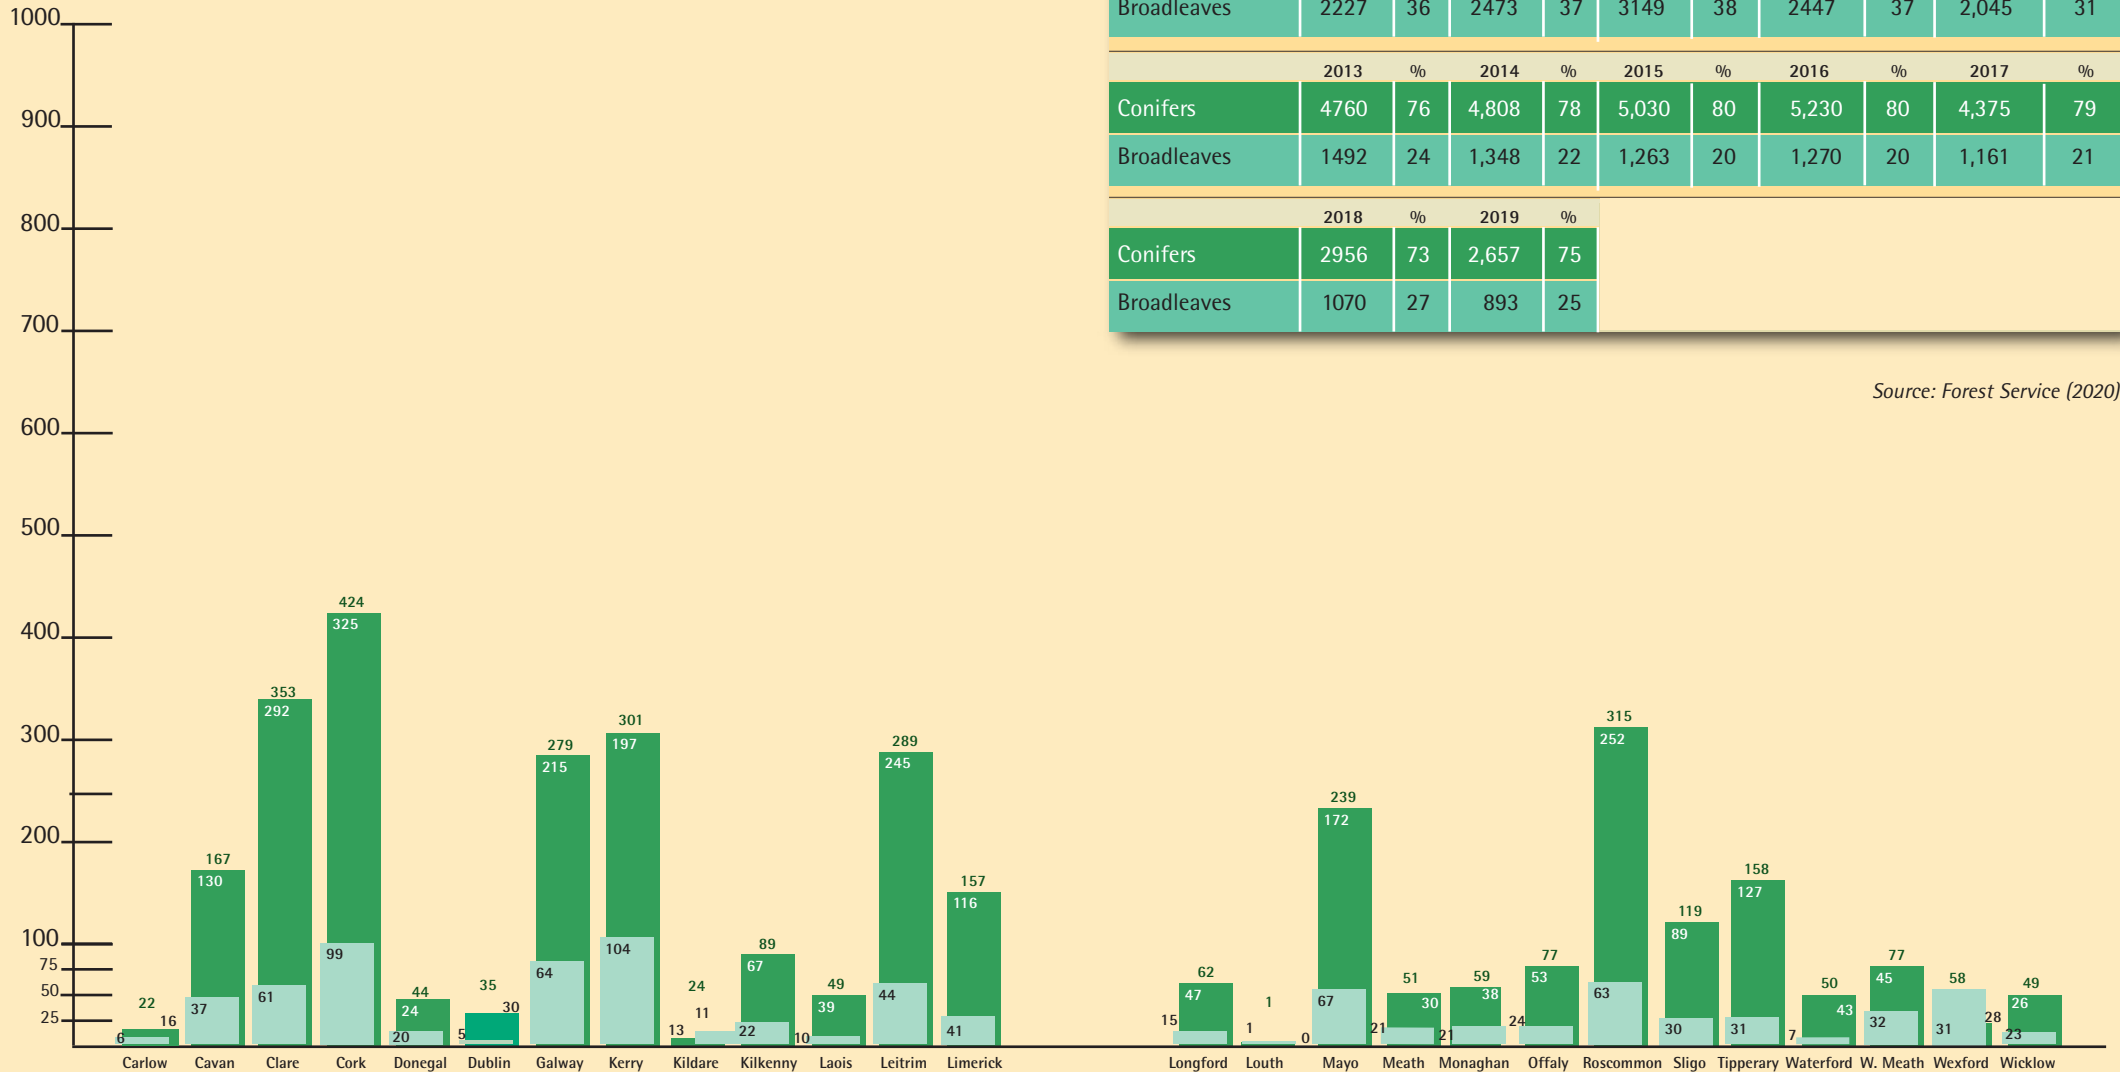

# 2019 ANNUAL PLANTING OF BROADLEAVES AND CONIFERS BY COUNTY (HA)

■ CONIFERS  
■ BROADLEAVES

Afforestation: Area planted (ha) and percent conifers and broadleaves 2003 - 2019										
	2003	%	2004	%	2005	%	2006	%	2007	%
Conifers	7022	77	6939	71	7094	70	5509	69	4765	69
Broadleaves	2075	23	2800	29	3002	30	2527	31	2182	31
2008 - 2012										
	2008	%	2009	%	2010	%	2011	%	2012	%
Conifers	4022	64	4175	63	5165	62	4206	63	4,607	69
Broadleaves	2227	36	2473	37	3149	38	2447	37	2,045	31
2013 - 2017										
	2013	%	2014	%	2015	%	2016	%	2017	%
Conifers	4760	76	4,808	78	5,030	80	5,230	80	4,375	79
Broadleaves	1492	24	1,348	22	1,263	20	1,270	20	1,161	21
2018 - 2019										
	2018	%	2019	%						
Conifers	2956	73	2,657	75						
Broadleaves	1070	27	893	25						

Source: Forest Service (2020)