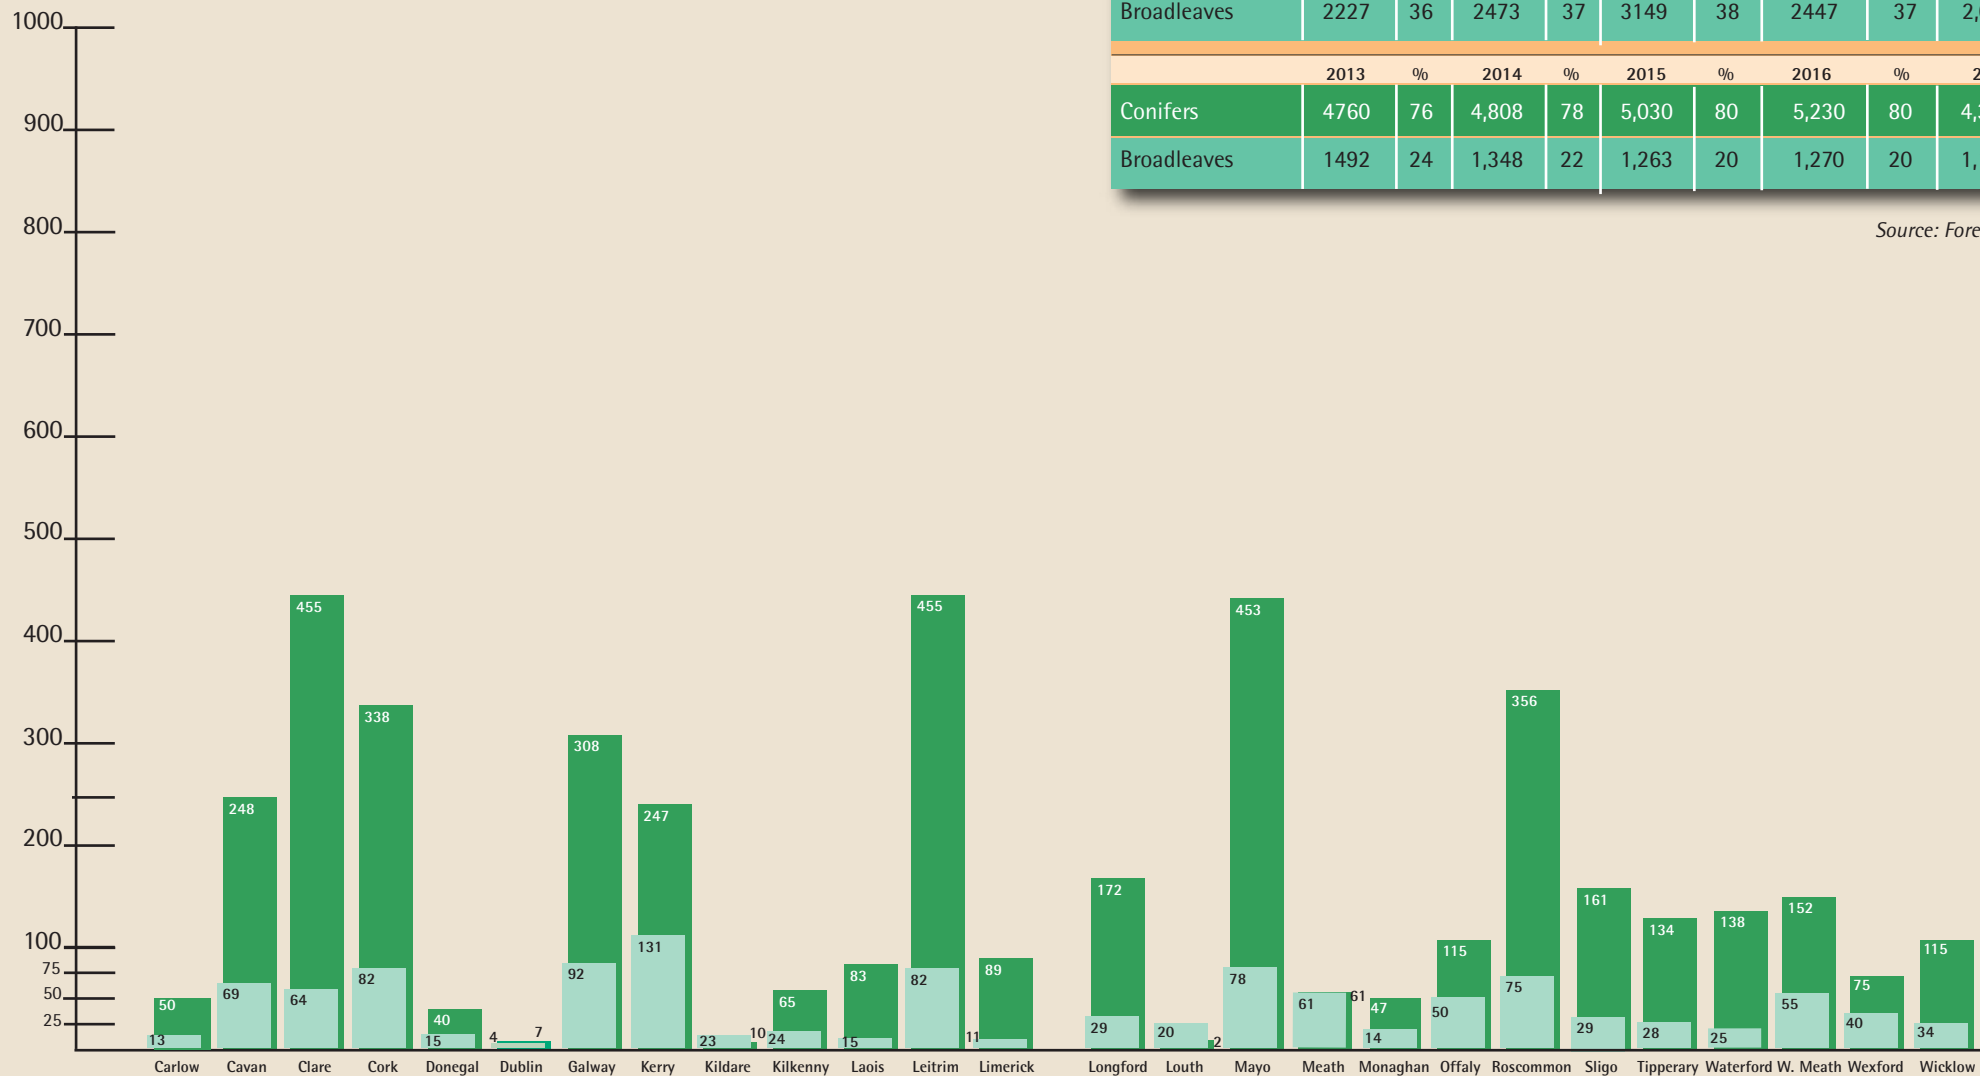

2017 ANNUAL PLANTING OF BROADLEAVES AND CONIFERS BY COUNTY (HA)

■ CONIFERS
■ BROADLEAVES

| | 2003 | % | 2004 | % | 2005 | % | 2006 | % | 2007 | % |
|-------------|------|----|-------|----|-------|----|-------|----|-------|----|
| Conifers | 7022 | 77 | 6939 | 71 | 7094 | 70 | 5509 | 69 | 4765 | 69 |
| Broadleaves | 2075 | 23 | 2800 | 29 | 3002 | 30 | 2527 | 31 | 2182 | 31 |
| | 2008 | % | 2009 | % | 2010 | % | 2011 | % | 2012 | % |
| Conifers | 4022 | 64 | 4175 | 63 | 5165 | 62 | 4206 | 63 | 4,607 | 69 |
| Broadleaves | 2227 | 36 | 2473 | 37 | 3149 | 38 | 2447 | 37 | 2,045 | 31 |
| | 2013 | % | 2014 | % | 2015 | % | 2016 | % | 2017 | % |
| Conifers | 4760 | 76 | 4,808 | 78 | 5,030 | 80 | 5,230 | 80 | 4,375 | 79 |
| Broadleaves | 1492 | 24 | 1,348 | 22 | 1,263 | 20 | 1,270 | 20 | 1,161 | 21 |

Source: Forest Service (2018)