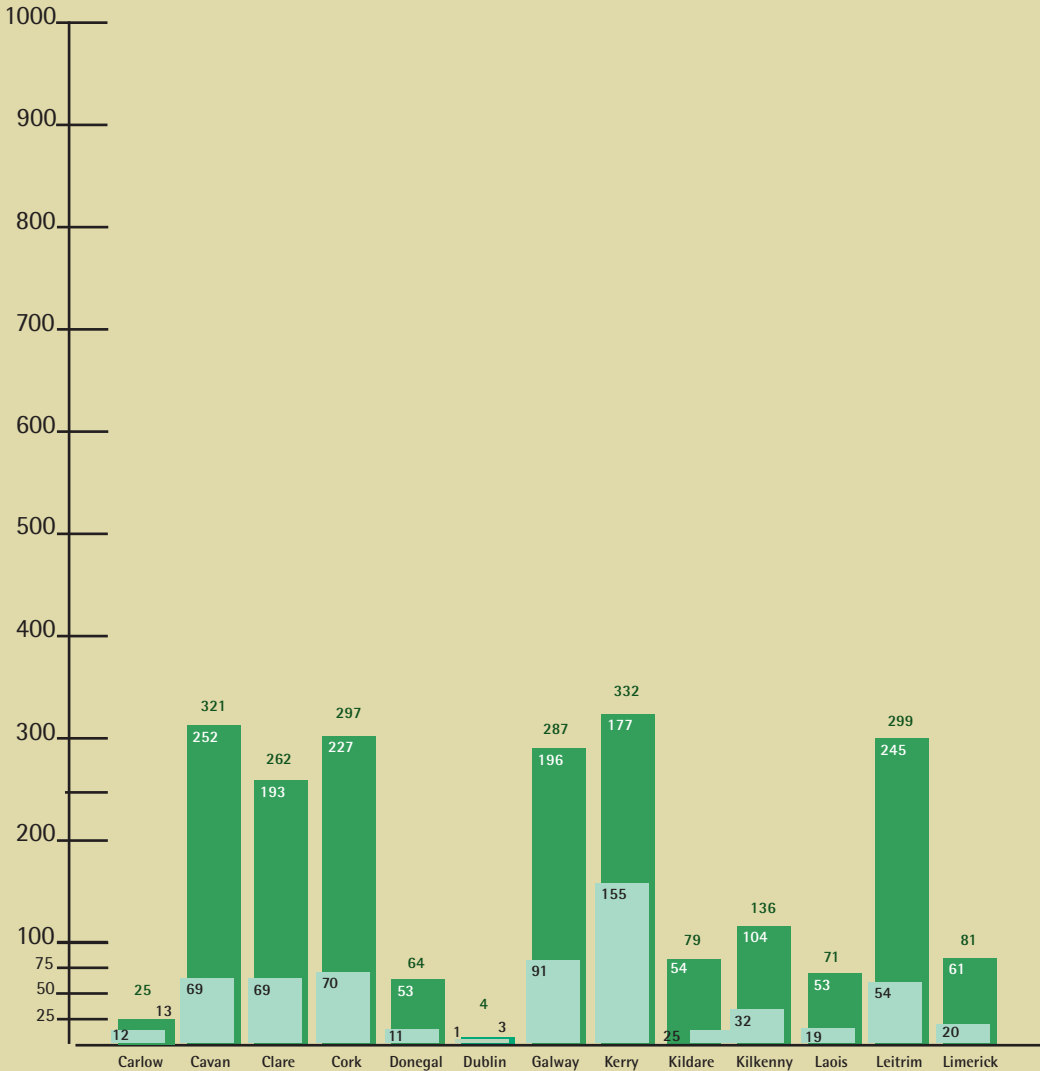

2018 ANNUAL PLANTING OF BROADLEAVES AND CONIFERS BY COUNTY (HA)

| Afforestation: Area planted (ha) and percent conifers and broadleaves 2003 - 2017 | | | | | | | | | | |
|---|------|----|-------|----|-------|----|-------|----|-------|----|
| | 2003 | % | 2004 | % | 2005 | % | 2006 | % | 2007 | % |
| Conifers | 7022 | 77 | 6939 | 71 | 7094 | 70 | 5509 | 69 | 4765 | 69 |
| Broadleaves | 2075 | 23 | 2800 | 29 | 3002 | 30 | 2527 | 31 | 2182 | 31 |
| | 2008 | % | 2009 | % | 2010 | % | 2011 | % | 2012 | % |
| Conifers | 4022 | 64 | 4175 | 63 | 5165 | 62 | 4206 | 63 | 4,607 | 69 |
| Broadleaves | 2227 | 36 | 2473 | 37 | 3149 | 38 | 2447 | 37 | 2,045 | 31 |
| | 2013 | % | 2014 | % | 2015 | % | 2016 | % | 2017 | % |
| Conifers | 4760 | 76 | 4,808 | 78 | 5,030 | 80 | 5,230 | 80 | 4,375 | 79 |
| Broadleaves | 1492 | 24 | 1,348 | 22 | 1,263 | 20 | 1,270 | 20 | 1,161 | 21 |
| | 2018 | % | | | | | | | | |
| Conifers | 2956 | 73 | | | | | | | | |
| Broadleaves | 1070 | 27 | | | | | | | | |

Source: Forest Service (2019)