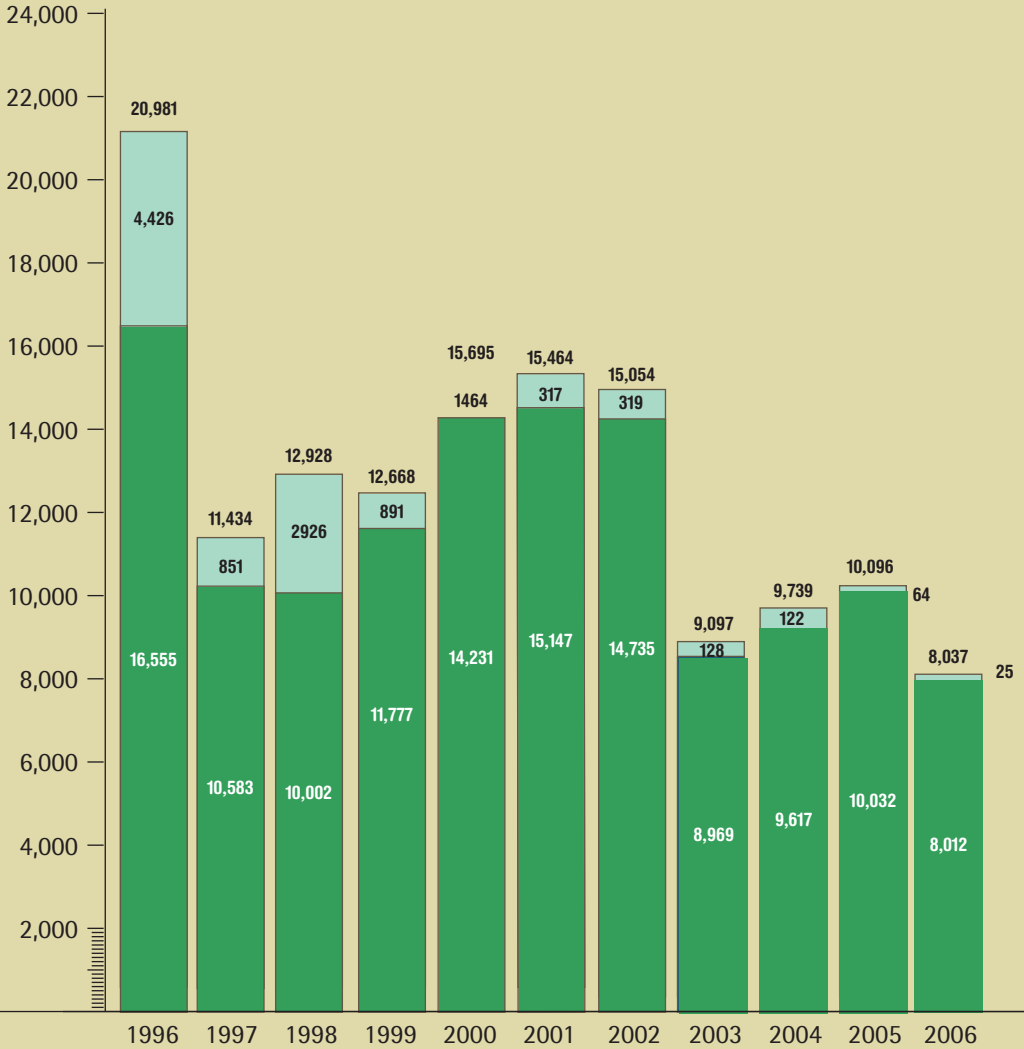

ANNUAL AFFORESTATION 1996 - 2018 (HA)

Source: Forest Service (2019)