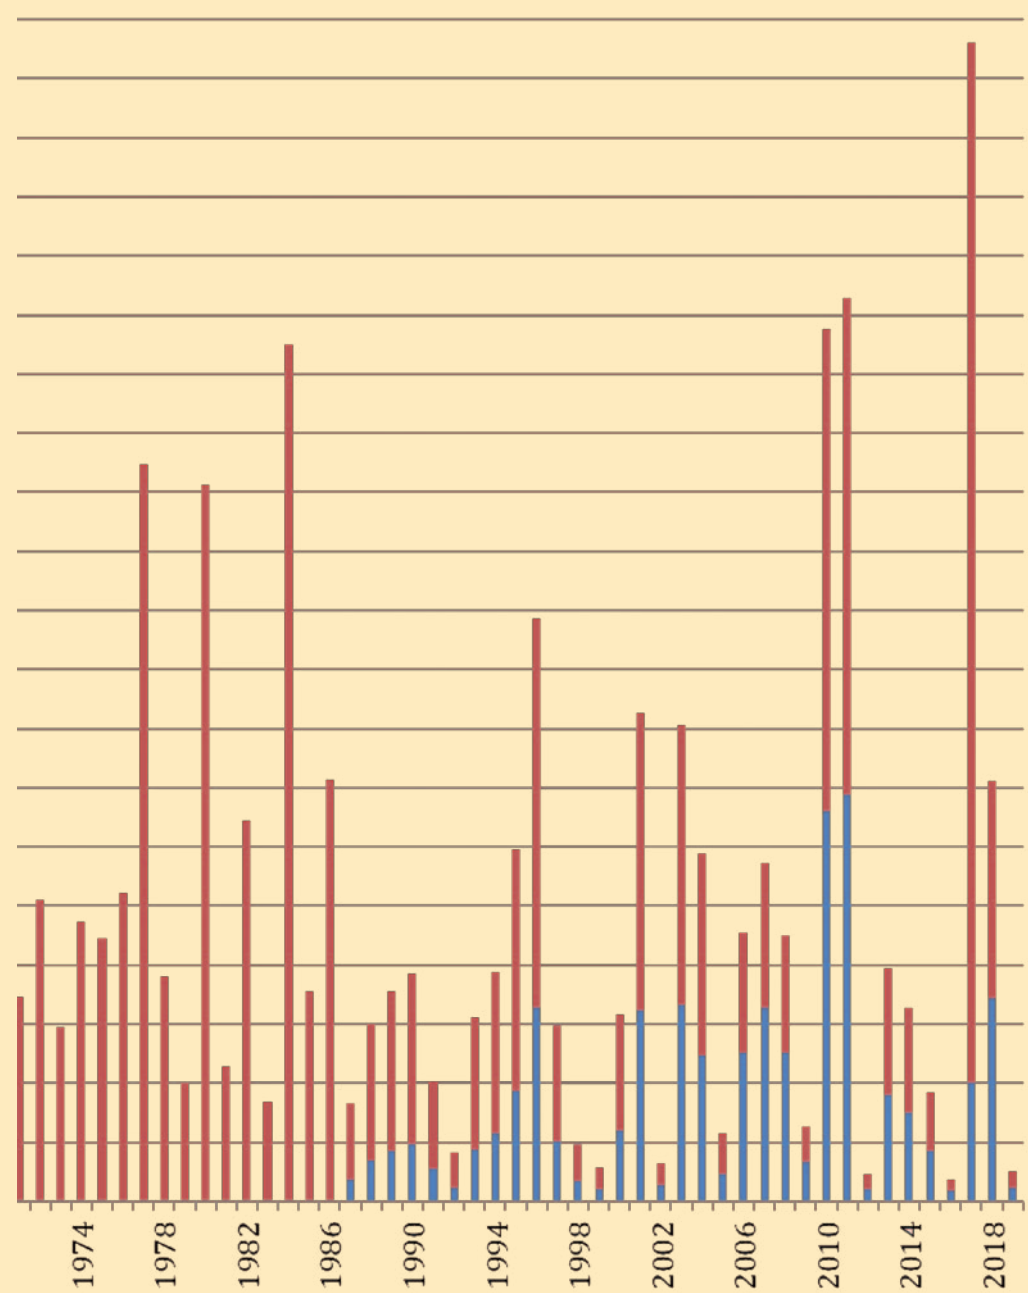

## AREA OF FOREST DAMAGED BY FIRE 1930-2019

Source: Forest Statistics Ireland 2020, Department of Agriculture, Food and the Marine.