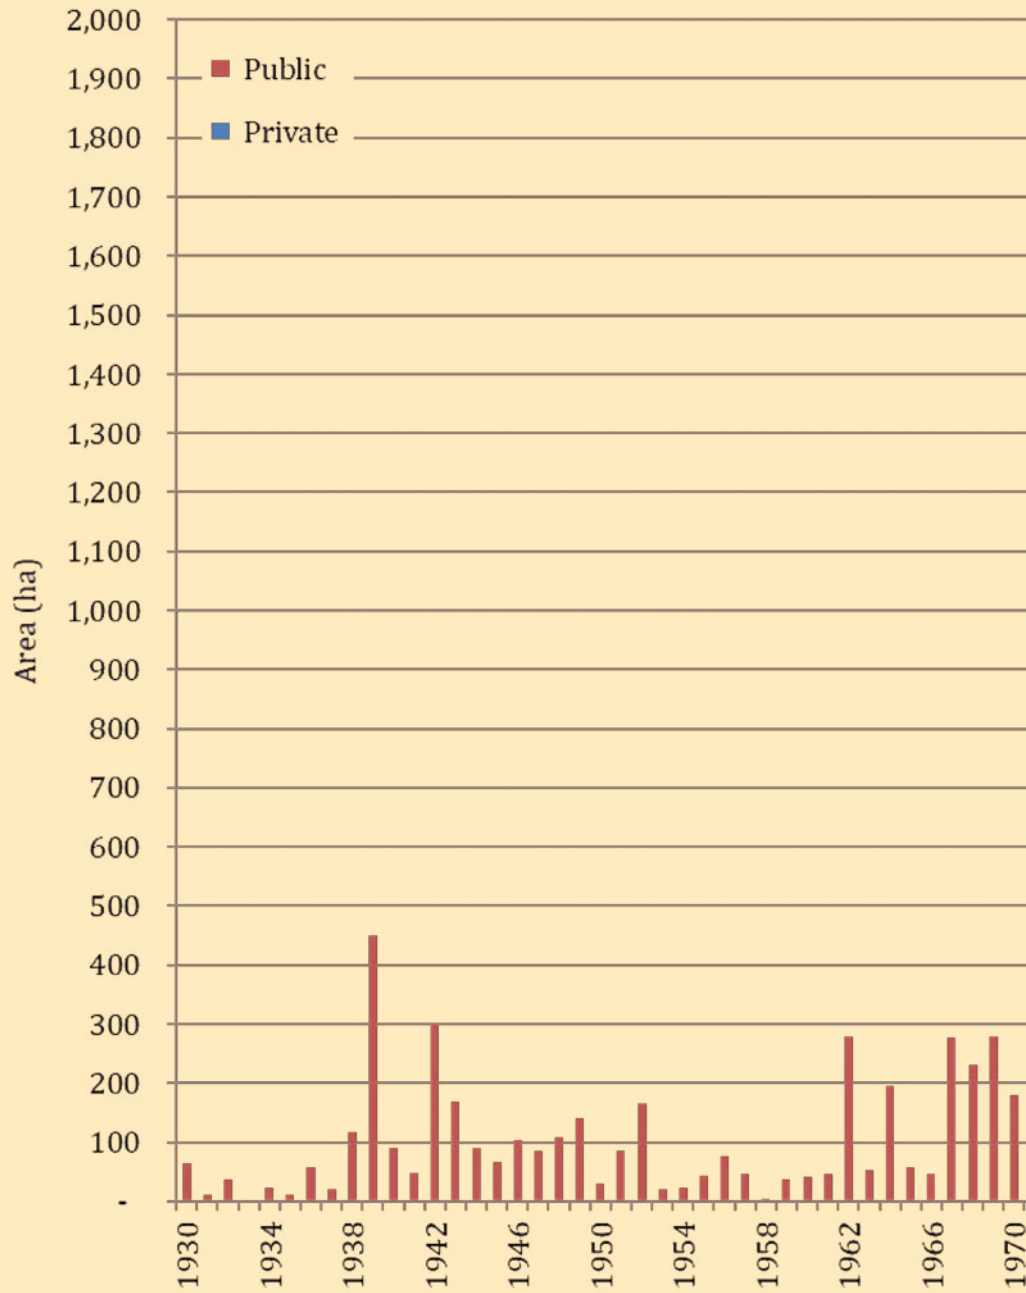

## AREA OF FOREST DAMAGED BY FIRE 1930-2019

Source: Forest Statistics Ireland 2020, Department of Agriculture, Food and the Marine.