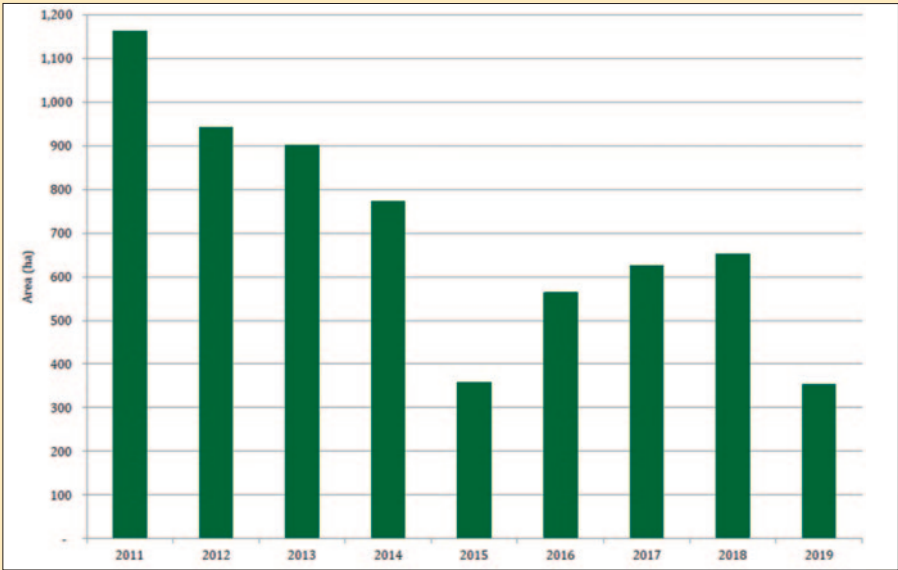

WOODLAND IMPROVEMENT SCHEME 2011-2019: TOTAL AREA TENDED AND THINNED (HA)

WOODLAND IMPROVEMENT SCHEME 2011-2019: SPECIES TENDED AND THINNED (HA)